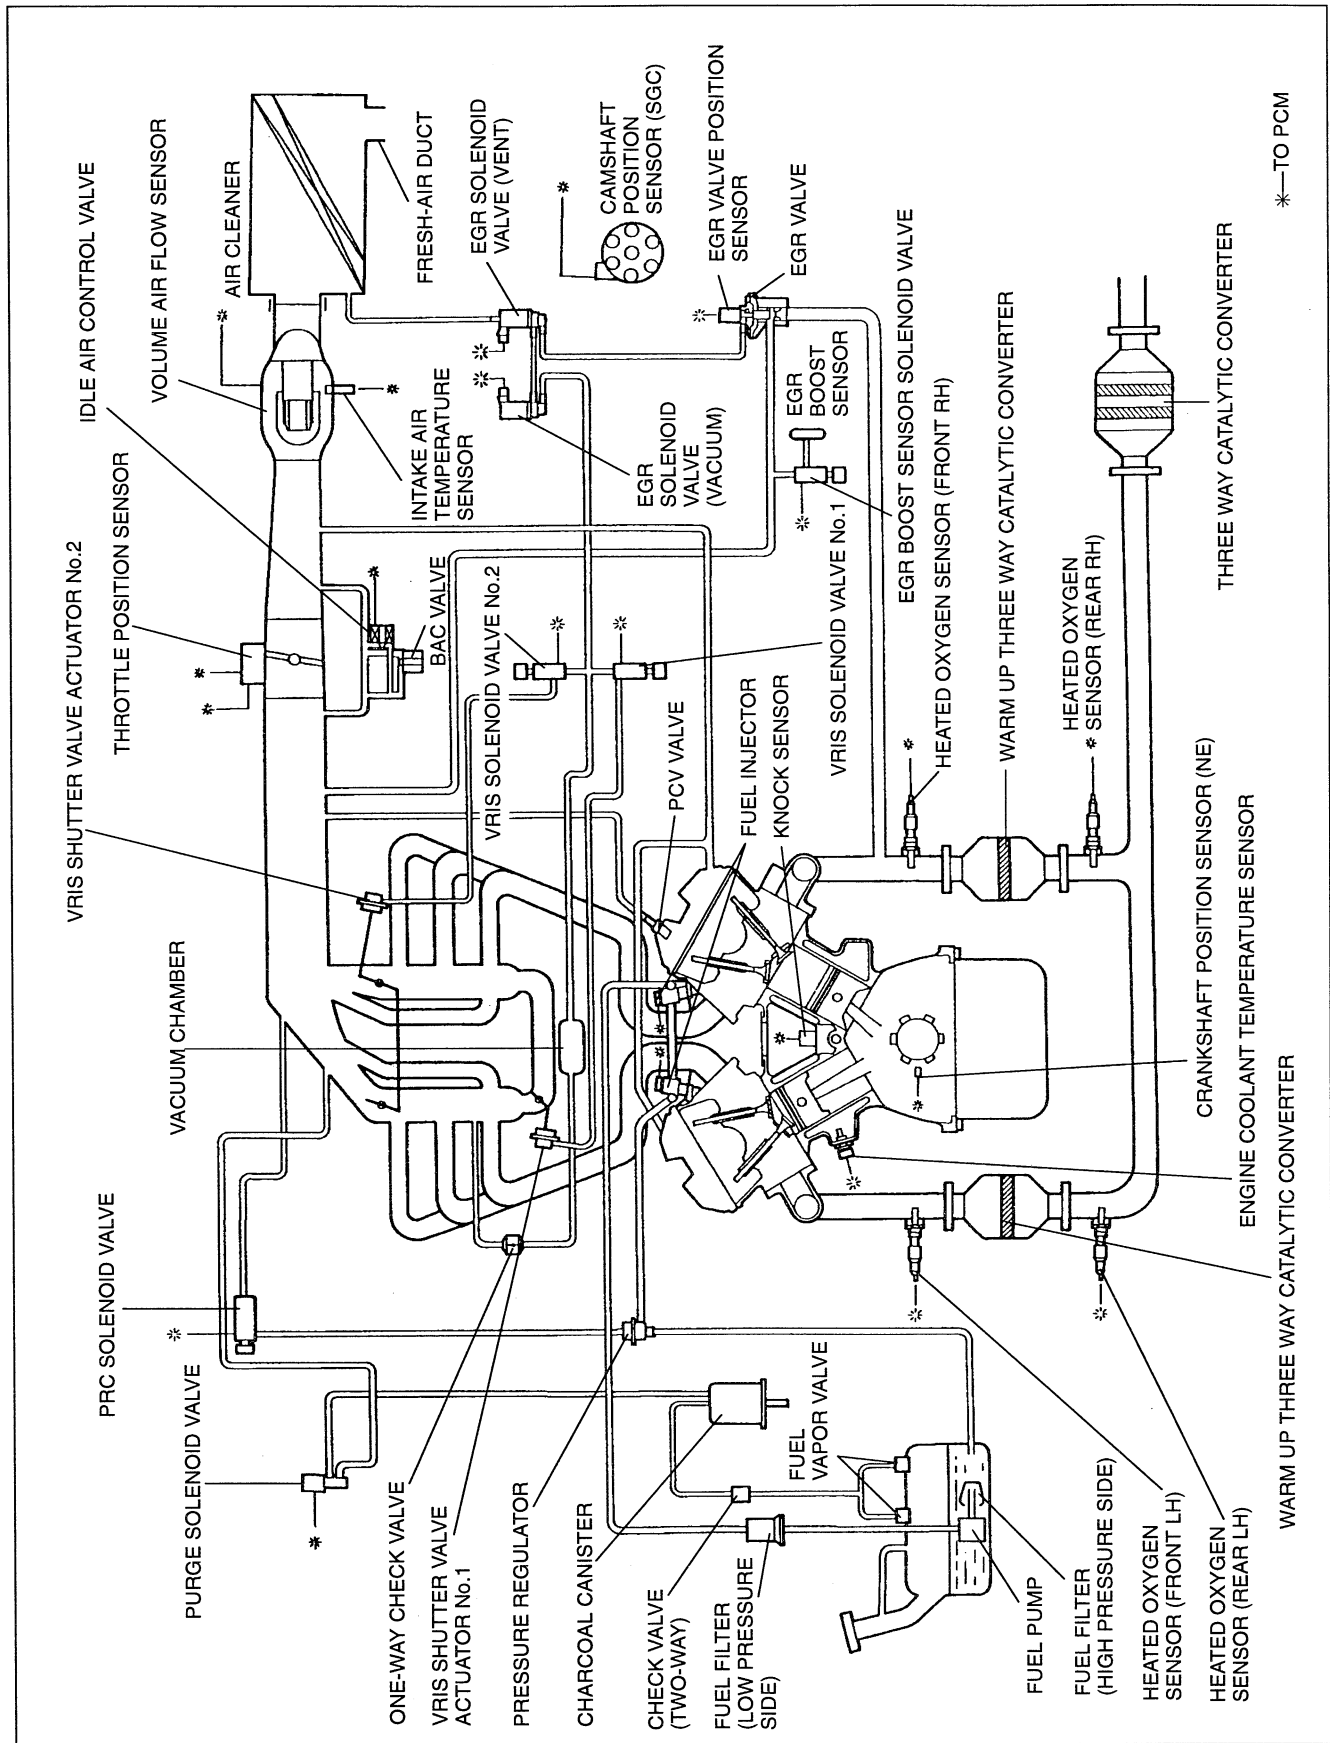

OUTLINE

SYSTEM DIAGRAM

VACUUM HOSE ROUTING DIAGRAM

F2